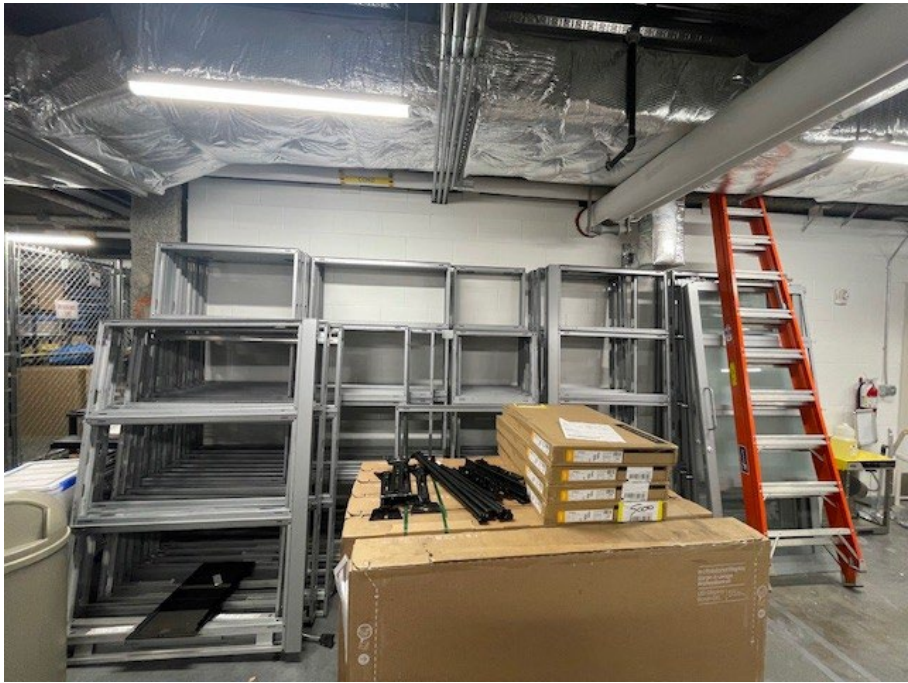

This is what the cubicles look like finished.

Approximate quantity numbers:

<u>Montage Panels</u>	5
21" Corner Cover	5
66" Corner Cover	5
86" Corner Cover	5
20" End of Run	5
41" End of Run	5
45" End of Run	5
66" End of Run	5
86" End of Run	5
20" 3 Way Cover	5
36" 3 Way Cover	5
42" 3 Way Cover	5
45" 3 Way Cover	5
66" 3 Way Cover	5
86" 3 Way Cover	5
3 Way Covers Connectors	5
3 Way Top Connector	5
4 Way Connector	5
4 Way Top Connector	5
90 Degree Top Connector	5
90 Degree Connector	5
Straight Top Connector	5
Straight Connector	5
24" Top Cap	5
30" Top Cap	5
36" Top Cap	5
39" Top Cap	5
40" Top Cap	5
42" Top Cap	5
48" Top Cap	5
24" Kick Plate	5
30" Kick Plate	5
36" Kick Plate	5
42" Kick Plate	5
48" Kick Plate	5
45" x 42" Panel Frame	5
66" x 24" Panel Frame	5
66" x 30" Panel Frame	5
66" x 36" Panel Frame	5
66" x 42" Panel Frame	5
66" x 48" Panel Frame	5
86" x 24" Panel Frame	5
86" x 30" Panel Frame	4